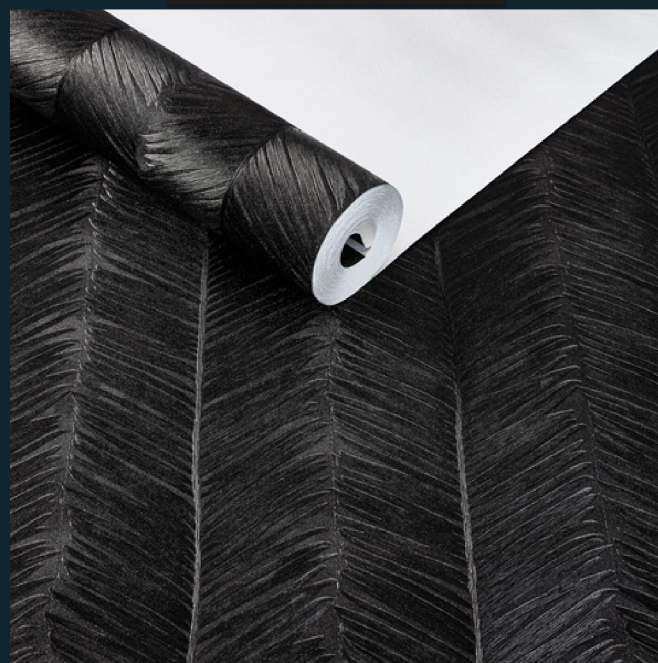

BEL-UGG230403