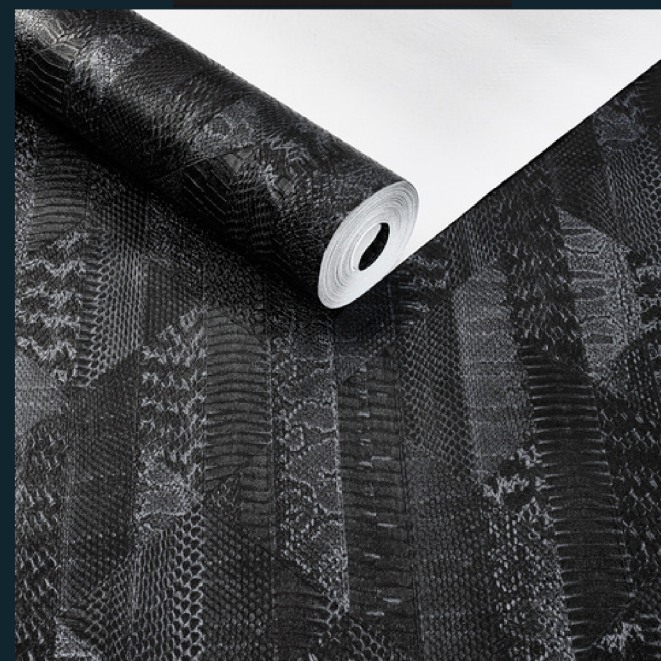

BEL-UGG231806